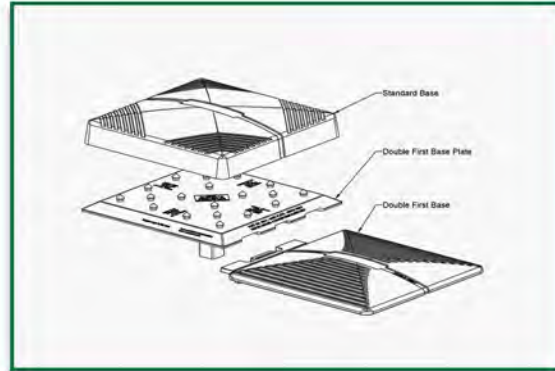

BEAM CLAY®

Rogers® Break Away Bases®

Rogers® Original Break Away Base® System

Rogers® "Change-Up" Break Away Base® System

The "Change-Up" Break Away Base® has a redesigned base plate that works with any standard 1 ½ inch square metal ground anchor.

- Redesigned base plate is thinner and smaller than the original plate and allows the base tops to sit level with the infield material when used with standard ground anchors.
- Same high-quality, durable rubber grommet design allows for quick reconnection after base top disengagement.
- Easily converts any conventional baseball field to safer environment without the need to replace anchors.

BEAM CLAY®

Rogers® Break Away Bases®

Rogers® Break Away Base® Double First Systems

- Rogers® Step Away™ Low Profile Double First Base

- ✓ Lightweight and easy to use.
- ✓ Add-on orange base clips on to the side of 1st base.
- ✓ Low profile design (1 1/2" high) allows Break Away Base to clear orange base when releasing.
- ✓ No additional ground anchor required.
- ✓ System includes one (1) modified base plate and one (1) low-profile orange base.