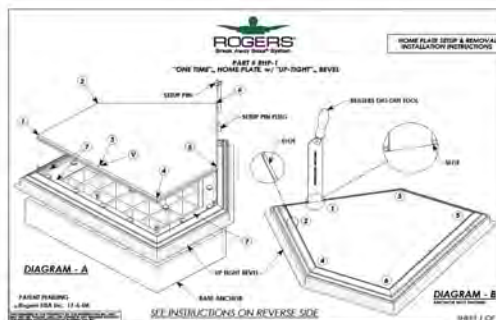

YOUR "ONE-STOP" SOURCE FOR AMERICA'S BASEBALL, SOFTBALL & SPORTS SURFACES & SUPPLIES!

PRICES SUBJECT TO CHANGE & AVAILABILITY PLUS SHIPPING | VOLUME DISCOUNTS AVAILABLE | COOPERATIVE PURCHASING CONTRACT PRICING FOR 48 STATES